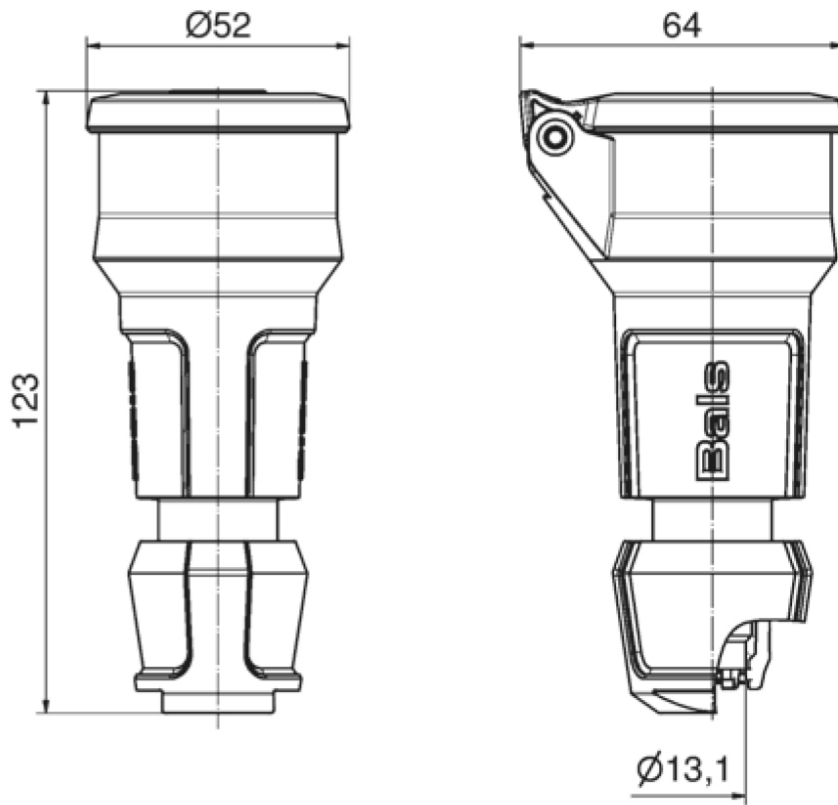

# Connector domestic type - with hinged lid System E Belgian/French standard

Product description	
BALS-Prd.-Nr	7493
EAN	4024941853736
Product category	Domestic connector
Current	16A
Number of poles	3p
Arrangement of phases	2P+PE
Voltage	250V~
Frequency	AC

Product description	
Protection degree	IP54
Colour code	red RAL 3000
Colour of appliance	Collar black RAL 9005, Housing cover red RAL 3000, Hinged lid black RAL 9005, Cable gland black RAL 9005
Connection design	head-screw terminal
Maximum conductor size	4,0 qmm
Cable entry	with cable gland
Height	123mm
Width	52mm
Depth	64mm
Material of enclosure	Polyamide
Contacts	the contact carrier is made of polyamide, the contacts are brass nickel plated

Additional technical information	
	MULTI-GRIP cable gland with gasket and integrated strain relief
	With self-closing hinged lid

Logistics data	
Weight/pcs	0.098 kg / Piece
Packaging	Bag
Content amount	1 ST

Logistics data	
EAN	4024941853736
Length	64 mm
Width	52 mm
Height	123 mm
Weight	0.099 kg
Volume	409.344 ccm
Packaging	Carton
Content amount	20 ST
EAN	4024941323710
Length	245 mm
Width	177 mm
Height	185 mm
Weight	2.093 kg
Volume	7,140 ccm