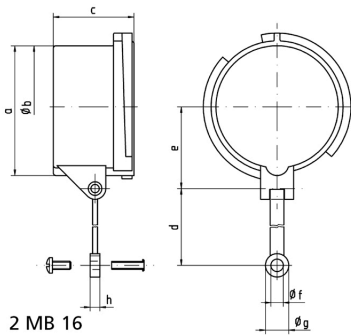

Accessories plugs - connectors - Closure cap for CEE plugs

Product description	
BALS-Prd.-Nr	835
EAN	4024941008358
Product category	closure cap
Current	16A
Number of poles	4p
Arrangement of phases	3P+PE
Protection degree	IP67
Colour code	grey RAL 7035

Product description	
Colour of appliance	Closure cap grey RAL 7035
Height	78mm
Width	68mm
Depth	41.5mm
Material of enclosure	Polyamide

Additional technical information	
	With strap

Logistics data	
Weight/pcs	0.042 kg / Piece
Packaging	Bag
Content amount	1 ST
EAN	4024941008358
Length	41.5 mm
Width	68 mm
Height	78 mm
Weight	0.043 kg
Volume	220.116 ccm
Packaging	Carton
Content amount	10 ST
EAN	4024941835534

Logistics data	
Length	207 mm
Width	162 mm
Height	142 mm
Weight	0.52 kg
Volume	3,750 ccm

Ampere Polzahl	16 3	16 4	16 5	32 3/4	32 5	63 3/4/5	125 3/4/5
a	53,0	59,5	67,0	70,0	76,5	83,5	95,5
b \varnothing	49,5	55,7	63,0	64,0	70,5	76,5	89,0
c	41,5	41,5	41,5	51,5	51,5	72,5	80,0
d	133,0	133,0	133,0	133,0	133,0	155,0	155,0
e	34,5	38,0	42,0	44,0	48,0	52,0	57,5
f \varnothing	6,4	6,4	6,4	6,4	6,4	6,4	6,4
g \varnothing	12,0	12,0	12,0	12,0	12,0	12,0	12,0
h	5,0	5,0	5,0	5,0	5,0	5,0	5,0