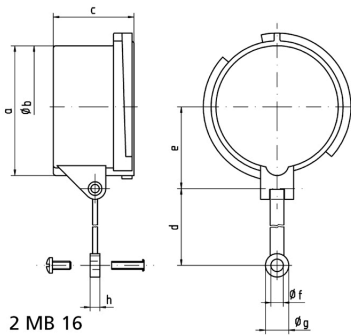

Accessories plugs/connectors - Closure cap for CEE plugs

Product description	
BALS-Prd.-Nr	837
EAN	4024941008372
Product category	closure cap
Current	32A
Number of poles	3p, 4p
Arrangement of phases	3p, 4p
Protection degree	IP67
Colour code	grey RAL 7035

Product description	
Colour of appliance	Closure cap grey RAL 7035
Height	91mm
Width	82mm
Depth	51.5mm
Material of enclosure	Polyamide

Additional technical information	
	With strap

Logistics data	
Weight/pcs	0.061 kg / Piece
Packaging	Bag
Content amount	1 ST
EAN	4024941008372
Length	51.5 mm
Width	82 mm
Height	91 mm
Weight	0.062 kg
Volume	384.293 ccm
Packaging	Carton
Content amount	10 ST
EAN	4024941959766

Logistics data	
Length	275 mm
Width	175 mm
Height	137 mm
Weight	0.735 kg
Volume	5,737.5 ccm

Ampere Polzahl	16 3	16 4	16 5	32 3/4	32 5	63 3/4/5	125 3/4/5
a	53,0	59,5	67,0	70,0	76,5	83,5	95,5
b ø	49,5	55,7	63,0	64,0	70,5	76,5	89,0
c	41,5	41,5	41,5	51,5	51,5	72,5	80,0
d	133,0	133,0	133,0	133,0	133,0	155,0	155,0
e	34,5	38,0	42,0	44,0	48,0	52,0	57,5
f ø	6,4	6,4	6,4	6,4	6,4	6,4	6,4
g ø	12,0	12,0	12,0	12,0	12,0	12,0	12,0
h	5,0	5,0	5,0	5,0	5,0	5,0	5,0