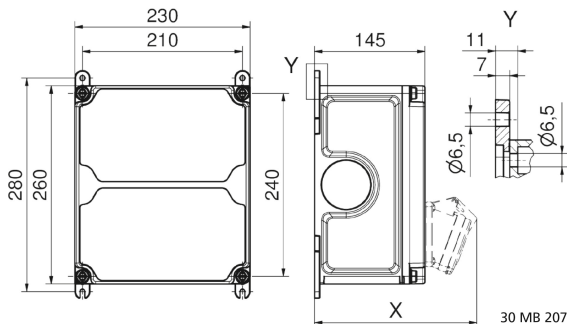

## Surface-mounting distributor - plastic - VARIABOX - M

| Product description |  |
|---------------------|--|
| BALS-Prd.-Nr        | 89010  |
| EAN                 | 4024941847193  |
| Product category    | VARIABOX - M   |
| Specification/Norm  | DIN EN 61439   |
| Protection degree   | IP44   |
| Colour of appliance | Housing bottom similar black RAL 9017, Housing top grey RAL 7035 |
| Height              | 260mm  |
| Width               | 230mm  |
| Depth               | 145mm  |

| Product description |      |
|---------------------|------|
| RDF factor          | 0.68 |

| Logistics data |                  |
|----------------|------------------|
| Weight/pcs     | 4.146 kg / Piece |
| Packaging      | Carton           |
| Content amount | 1 ST             |
| EAN            | 4024941847193    |
| Length         | 300 mm           |
| Width          | 270 mm           |
| Height         | 255 mm           |
| Weight         | 4.382 kg         |
| Volume         | 20,655 ccm       |

**Tiefenmaß/ depth X (mm)**

| Bezeichnung/ with                  | IP44 | IP67 |
|------------------------------------|------|------|
| OTC-Klappe/ OTC operating window   | 180  | 180  |
| Schutzk. Steckdose/domestic socket | 162  | 205  |
| CEE 16A 3p                         | 200  | 200  |
| CEE 16A 4p                         | 204  | 202  |
| CEE 16A 5p                         | 207  | 205  |
| CEE 32A 3p/4p                      | 211  | 213  |
| CEE 32A 5p                         | 213  | 214  |
| CEE 63A 3p/4p/5p                   | 229  | 231  |