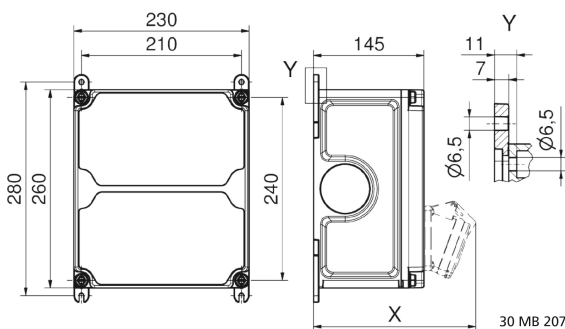

plastic - wall mounted combination units - VARIABOX - M

| Product description | |
|---------------------|--|
| BALS-Prd.-Nr | 89035 |
| EAN | 4024941205689 |
| Product category | VARIABOX |
| Specification/Norm | DIN EN 61439 |
| Protection degree | IP44 |
| Colour of appliance | Housing top grey RAL 7035, Housing bottom similar black RAL 9017 |
| Height | 260mm |
| Width | 230mm |
| Depth | 145mm |

| Product description | |
|---------------------|----|
| RDF factor | 1 |
| Rated current InA | 32 |

| Logistics data | |
|----------------|------------------|
| Weight/pcs | 3.432 kg / Piece |
| Packaging | Carton |
| Content amount | 1 ST |
| EAN | 4024941205689 |
| Length | 300 mm |
| Width | 270 mm |
| Height | 255 mm |
| Weight | 3.668 kg |
| Volume | 20,655 ccm |

Tiefenmaß/ depth X (mm)

| Bezeichnung/ with | IP44 | IP67 |
|------------------------------------|------|------|
| OTC-Klappe/ OTC operating window | 180 | 180 |
| Schutzk. Steckdose/domestic socket | 162 | 205 |
| CEE 16A 3p | 200 | 200 |
| CEE 16A 4p | 204 | 202 |
| CEE 16A 5p | 207 | 205 |
| CEE 32A 3p/4p | 211 | 213 |
| CEE 32A 5p | 213 | 214 |
| CEE 63A 3p/4p/5p | 229 | 231 |