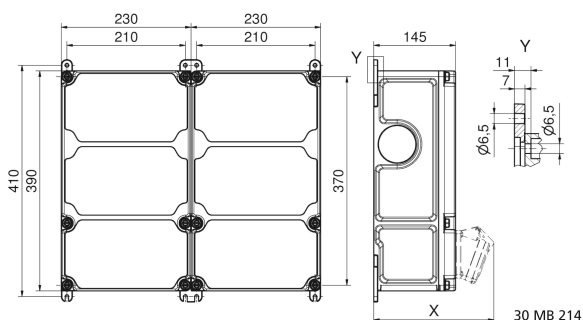

Surface-mounting distributor - plastic - VARIABOX - L Duo Plus

| Product description | |
|---------------------|--|
| BALS-Prd.-Nr | 890863 |
| EAN | 4024941939089 |
| Product category | VARIABOX - L Duo Plus |
| Specification/Norm | DIN EN 61439 |
| Protection degree | IP54 |
| Colour of appliance | Housing bottom similar black RAL 9017, Housing top grey RAL 7035 |
| Height | 390mm |
| Width | 460mm |

| Product description | |
|---------------------|-------|
| Depth | 145mm |
| RDF factor | 0.76 |
| Nominal current InA | 63 |

| Logistics data | |
|----------------|-----------------|
| Weight/pcs | 9.61 kg / Piece |
| Packaging | Carton |
| Content amount | 1 ST |
| EAN | 4024941939089 |
| Length | 800 mm |
| Width | 600 mm |
| Height | 340 mm |
| Weight | 10.96 kg |
| Volume | 163,200 ccm |

Tiefenmaß/ depth X (mm)

| Bezeichnung/ with | IP44 | IP67 |
|------------------------------------|------|------|
| OTC-Klappe/ OTC operating window | 180 | 180 |
| Schutzk. Steckdose/domestic socket | 162 | 205 |
| CEE 16A 3p | 200 | 200 |
| CEE 16A 4p | 204 | 202 |
| CEE 16A 5p | 207 | 205 |
| CEE 32A 3p/4p | 211 | 213 |
| CEE 32A 5p | 213 | 214 |
| CEE 63A 3p/4p/5p | 229 | 231 |