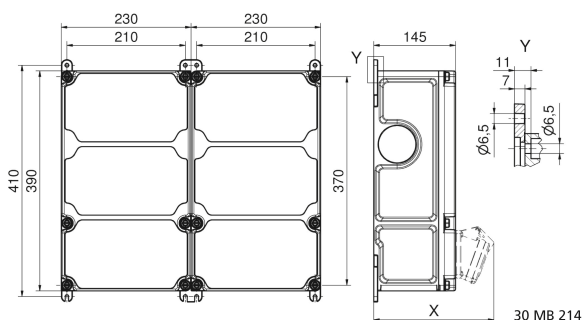

Surface-mounting distributor - plastic - VARIABOX - L Duo

Product description	
BALS-Prd.-Nr	89128
EAN	4024941206600
Product category	VARIABOX - L Duo
Specification/Norm	DIN EN 61439-2
Protection degree	IP44
Colour of appliance	Housing bottom simular black RAL 9017, Housing top grey RAL 7035
Height	390mm
Width	460mm

Product description	
Depth	145mm
RDF factor	1
Nominal current InA	63

Logistics data	
Weight/pcs	8.922 kg / Piece
Packaging	Carton
Content amount	1 ST
EAN	4024941206600
Length	800 mm
Width	600 mm
Height	340 mm
Weight	10.272 kg
Volume	163,200 ccm

Tiefenmaß/ depth X (mm)

Bezeichnung/ with	IP44	IP67
OTC-Klappe/ OTC operating window	180	180
Schutzk. Steckdose/domestic socket	162	205
CEE 16A 3p	200	200
CEE 16A 4p	204	202
CEE 16A 5p	207	205
CEE 32A 3p/4p	211	213
CEE 32A 5p	213	214
CEE 63A 3p/4p/5p	229	231