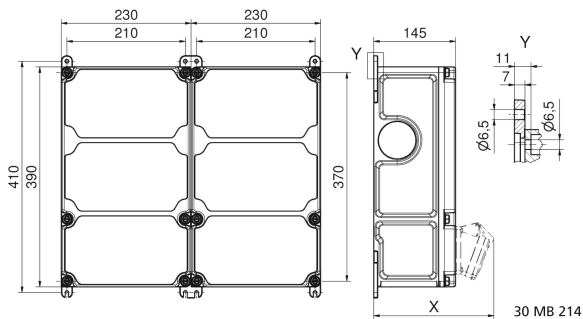

plastic - wall mounted combination units - VARIABOX - L Duo

Product description	
BALS-Prd.-Nr	89148
EAN	4024941208482
Product category	VARIABOX
Specification/Norm	DIN EN 61439
Protection degree	IP44
Colour of appliance	Housing top grey RAL 7035, Housing bottom similar black RAL 9017
Height	390mm
Width	460mm

Product description	
Depth	145mm
RDF factor	0.83
Rated current InA	63

Logistics data	
Weight/pcs	10.072 kg / Piece
Packaging	Carton
Content amount	1 ST
EAN	4024941208482
Length	800 mm
Width	600 mm
Height	340 mm
Weight	11.422 kg
Volume	163,200 ccm

Tiefenmaß/ depth X (mm)

Bezeichnung/ with	IP44	IP67
OTC-Klappe/ OTC operating window	180	180
Schutzk. Steckdose/domestic socket	162	205
CEE 16A 3p	200	200
CEE 16A 4p	204	202
CEE 16A 5p	207	205
CEE 32A 3p/4p	211	213
CEE 32A 5p	213	214
CEE 63A 3p/4p/5p	229	231