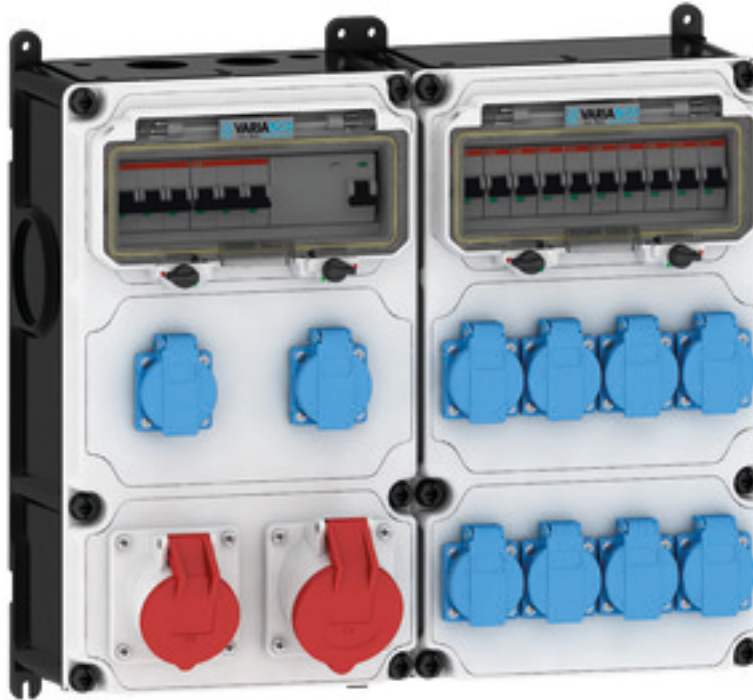

Surface-mounting distributor - plastic

| Product description | |
|---------------------|--|
| BALS-Prd.-Nr | 896270 |
| EAN | 4024941977562 |
| Product category | VARIABOX - L Duo |
| Specification/Norm | DIN EN 61439-3 |
| Protection degree | IP44 |
| Colour of appliance | Housing bottom similar black RAL 9017, Housing top grey RAL 7035 |
| Height | 390mm |
| Width | 460mm |
| Depth | 145mm |

| Product description | |
|---------------------|------|
| RDF factor | 0.66 |
| Nominal current InA | 63 |

| Logistics data | |
|----------------|----------------|
| Weight/pcs | 0.0 kg / Piece |
| Packaging | Carton |
| Content amount | 1 ST |
| EAN | 4024941977562 |
| Length | 430 mm |
| Width | 270 mm |
| Height | 255 mm |
| Weight | 0.303 kg |
| Volume | 29,605.5 ccm |

Tiefenmaß/ depth X (mm)

| Bezeichnung/ with | IP44 | IP67 |
|------------------------------------|------|------|
| OTC-Klappe/ OTC operating window | 180 | 180 |
| Schutzk. Steckdose/domestic socket | 162 | 205 |
| CEE 16A 3p | 200 | 200 |
| CEE 16A 4p | 204 | 202 |
| CEE 16A 5p | 207 | 205 |
| CEE 32A 3p/4p | 211 | 213 |
| CEE 32A 5p | 213 | 214 |
| CEE 63A 3p/4p/5p | 229 | 231 |