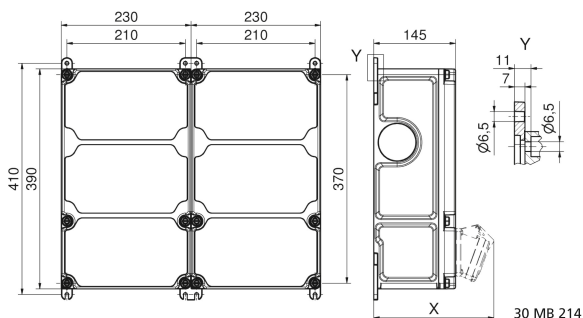

Surface-mounting distributor - plastic

| Product description | |
|---------------------|--|
| BALS-Prd.-Nr | 896270 |
| EAN | 4024941977562 |
| Product category | VARIABOX - L Duo |
| Specification/Norm | DIN EN 61439-3 |
| Protection degree | IP44 |
| Colour of appliance | Housing bottom similar black RAL 9017, Housing top grey RAL 7035 |
| Height | 390mm |
| Width | 460mm |
| Depth | 145mm |

| Product description | |
|---------------------|------|
| RDF factor | 0.66 |
| Nominal current InA | 63 |

| Logistics data | |
|----------------|----------------|
| Weight/pcs | 0.0 kg / Piece |
| Packaging | Carton |
| Content amount | 1 ST |
| EAN | 4024941977562 |
| Length | 430 mm |
| Width | 270 mm |
| Height | 255 mm |
| Weight | 0.303 kg |
| Volume | 29,605.5 ccm |

Tiefenmaß/ depth X (mm)

| Bezeichnung/ with | IP44 | IP67 |
|------------------------------------|------|------|
| OTC-Klappe/ OTC operating window | 180 | 180 |
| Schutzk. Steckdose/domestic socket | 162 | 205 |
| CEE 16A 3p | 200 | 200 |
| CEE 16A 4p | 204 | 202 |
| CEE 16A 5p | 207 | 205 |
| CEE 32A 3p/4p | 211 | 213 |
| CEE 32A 5p | 213 | 214 |
| CEE 63A 3p/4p/5p | 229 | 231 |