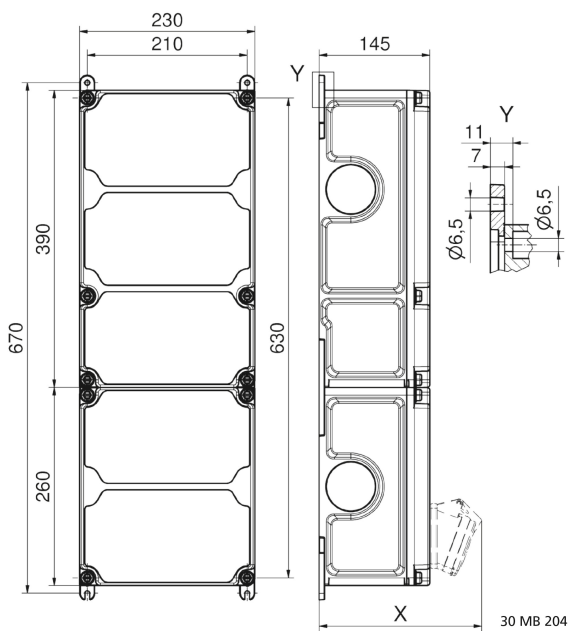

Surface-mounting distributor - plastic

| Product description | |
|---------------------|--|
| BALS-Prd.-Nr | 896277 |
| EAN | 4024941977760 |
| Product category | VARIABOX - XXL |
| Specification/Norm | DIN EN 61439-3 |
| Protection degree | IP67 |
| Colour of appliance | Housing bottom similar black RAL 9017, Housing top grey RAL 7035 |
| Height | 650mm |
| Width | 230mm |
| Depth | 145mm |

| Product description | |
|---------------------|------|
| RDF factor | 0.79 |
| Nominal current InA | 63 |

| Logistics data | |
|----------------|-----------------|
| Weight/pcs | 9.38 kg / Piece |
| Packaging | Carton |
| Content amount | 1 ST |
| Length | 690 mm |
| Width | 270 mm |
| Height | 255 mm |
| Weight | 9.794 kg |
| Volume | 47,506.5 ccm |

Tiefenmaß/ depth X (mm)

| Bezeichnung/ with | IP44 | IP67 |
|------------------------------------|------|------|
| OTC-Klappe/ OTC operating window | 180 | 180 |
| Schutzk. Steckdose/domestic socket | 162 | 205 |
| CEE 16A 3p | 200 | 200 |
| CEE 16A 4p | 204 | 202 |
| CEE 16A 5p | 207 | 205 |
| CEE 32A 3p/4p | 211 | 213 |
| CEE 32A 5p | 213 | 214 |
| CEE 63A 3p/4p/5p | 229 | 231 |