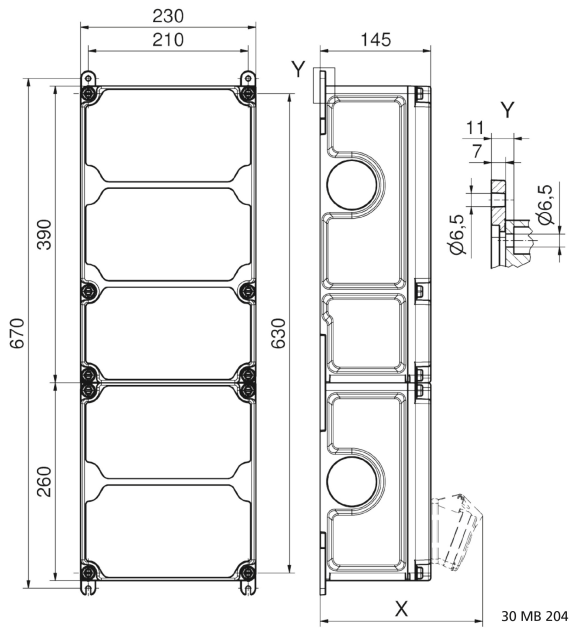

## Surface-mounting distributor - plastic

| Product description |  |
|---------------------|--|
| BALS-Prd.-Nr        | 896280   |
| EAN                 | 4024941977791  |
| Product category    | VARIABOX - XXL Plus  |
| Specification/Norm  | DIN EN 61439-3   |
| Protection degree   | IP54   |
| Colour of appliance | Housing bottom similar black RAL 9017, Housing top grey RAL 7035 |
| Height              | 650mm  |
| Width               | 230mm  |
| Depth               | 145mm  |

| Product description |      |
|---------------------|------|
| RDF factor          | 0.74 |
| Nominal current InA | 63   |

| Logistics data |                  |
|----------------|------------------|
| Weight/pcs     | 8.922 kg / Piece |
| Packaging      | Carton           |
| Content amount | 1 ST             |
| EAN            | 4024941977791    |
| Length         | 690 mm           |
| Width          | 270 mm           |
| Height         | 255 mm           |
| Weight         | 9.336 kg         |
| Volume         | 47,506.5 ccm     |

**Tiefenmaß/ depth X (mm)**

| Bezeichnung/ with                  | IP44 | IP67 |
|------------------------------------|------|------|
| OTC-Klappe/ OTC operating window   | 180  | 180  |
| Schutzk. Steckdose/domestic socket | 162  | 205  |
| CEE 16A 3p                         | 200  | 200  |
| CEE 16A 4p                         | 204  | 202  |
| CEE 16A 5p                         | 207  | 205  |
| CEE 32A 3p/4p                      | 211  | 213  |
| CEE 32A 5p                         | 213  | 214  |
| CEE 63A 3p/4p/5p                   | 229  | 231  |